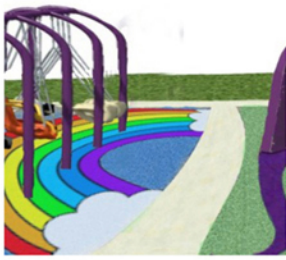

Peaceful Pumpkin Patch

The cozy pumpkin pods in this area provide a retreat for children who become overstimulated and may need a quiet space to retreat. The interior textures and molded features allow for textile exploration. The pods also allow for gentle spin play which stimulates the vestibular system which can help with self regulation.

This one of a kind pumpkin carriage will carry playground guests into their imaginations. Pretend play allows children to experience the full range of their senses and feelings. The carriage will also serve as a gathering space.

Somewhere Over The Rainbow

The Rainbow Swing and Sway Section allows for swinging and swaying fun for all ages sizes, and abilities. We've got something for everyone!

Featuring a nest Swing for easy transfers, and group play, Accessible swing for a little added security, a multigenerational swing that allows parent to swing face to face with their kiddos and the traditional belt swings.